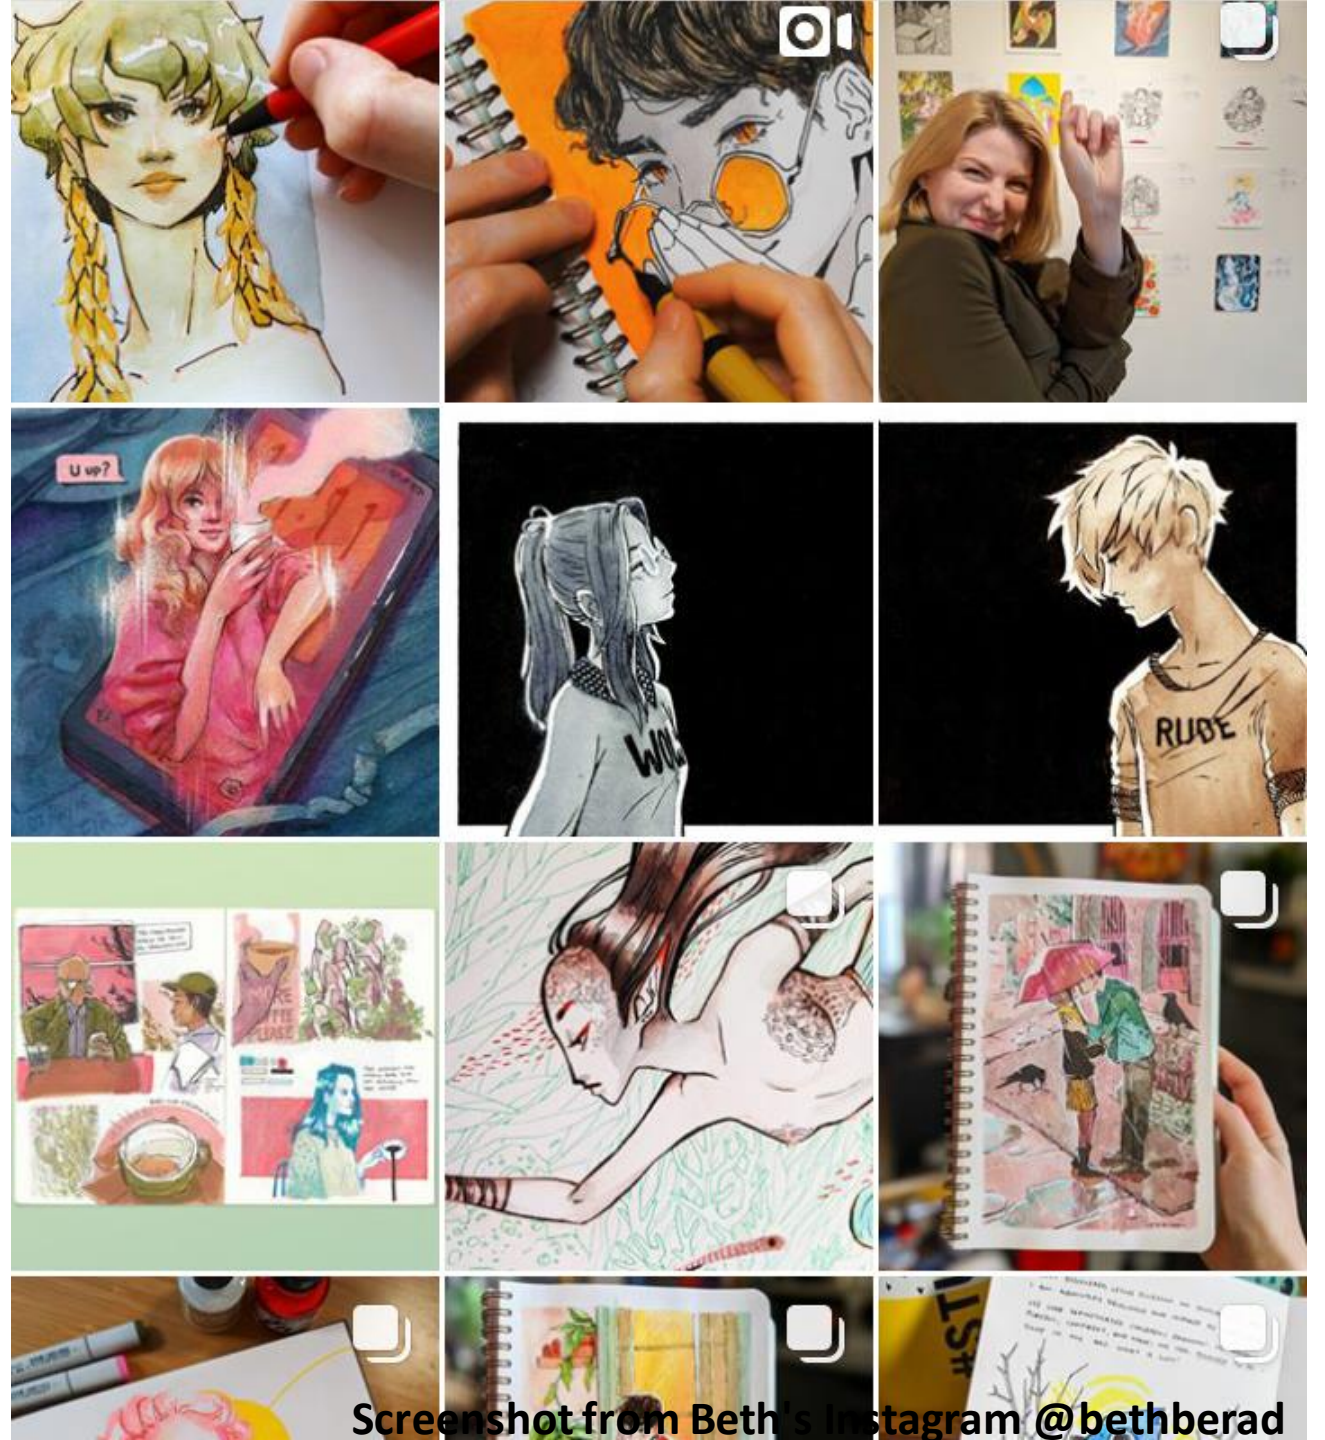

Meet the Artist

By Alessandro Gonzalez

Art done by Bethany Radloff

Meet Bethany Radloff

Bethany Radloff is primarily a motion graphics artist, but I consider her a jack of all trades.

She knows how to work with so many different mediums, and it amazes me how fluid she is whenever she changes mediums.

About the Artist

Beth is an LA based, freelance, motion graphics artist. She has a wide array of skills that include not only traditional art, but also new-age digital art.

She was born in Flint, Michigan, but moved to LA in 2013. Her mother is also an artist, and highly encouraged her artistic abilities.

She didn't consider art as a career choice, until she was accidentally signed up for AP Art in her Senior year of high school.

How I Found Bethany Radloff

I first found out about Bethany Radloff - or BethBeRad, as she uses this as her handles – through one of her YouTube channel, FreshPlays, where she plays video games with her friends.

Video from Snarled on YouTube

Now It's Your Turn

Here's the assignment: create your own Rad Portrait!

I would make this a mini project for my students, taking place early in the course.

There are two requirements: it must be a Rad Self-Portrait, and it must include some unconventional medium. (i.e. string, construction paper, plants, etc.)