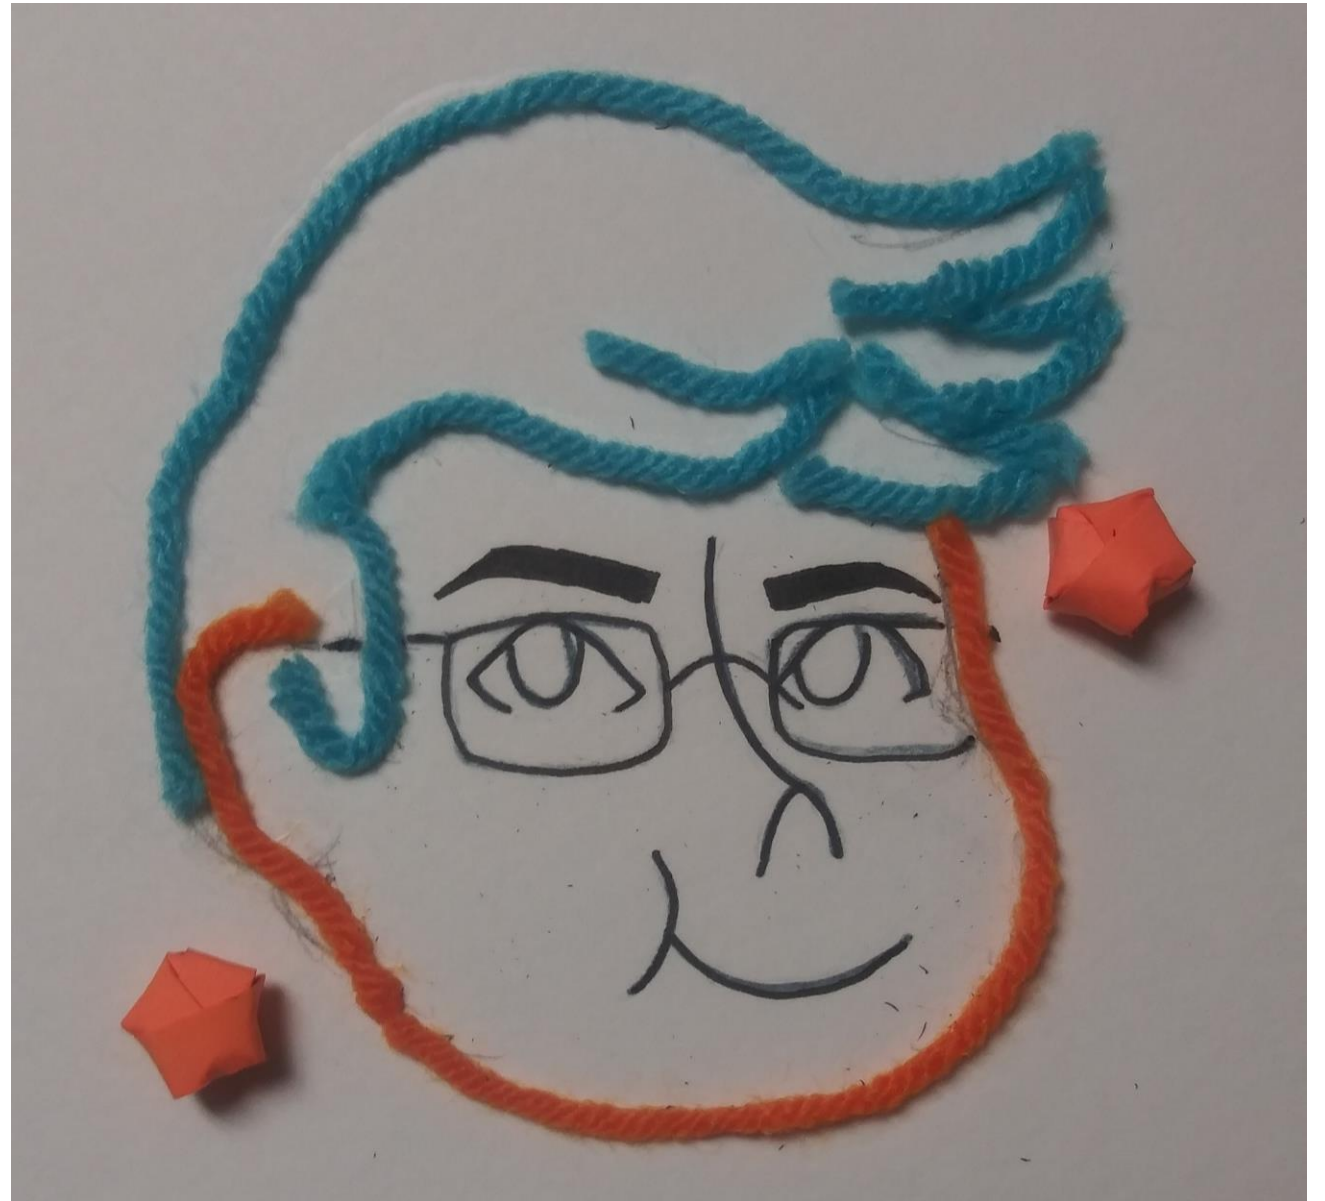

Now It's Your Turn

Here's the assignment: create your own Rad Portrait!

I would make this a mini project for my students, taking place early in the course.

There are two requirements: it must be a Rad Self-Portrait, and it must include some unconventional medium. (i.e. string, construction paper, plants, etc.)

Beth has done a Rad Self-Portrait before, and she is incredibly diverse, so that is why these two requirements are included.